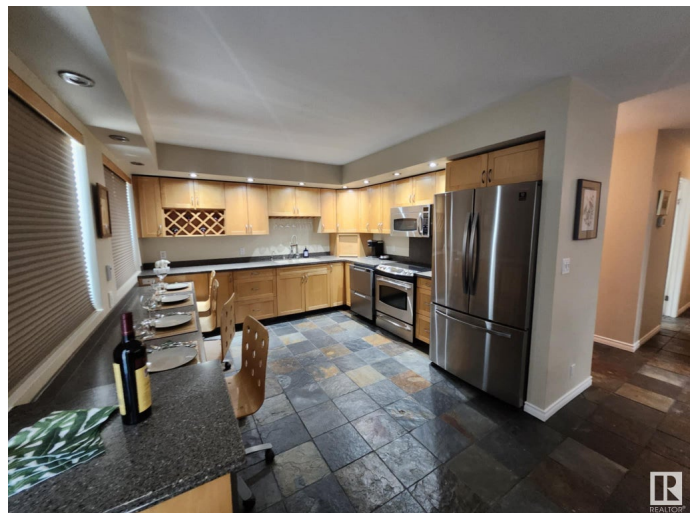

\$920,000 - 76 51401 Rge Road 221, Rural Strathcona County

MLS® #E4422370

\$920,000

0 Bedroom, 0.00 Bathroom,
Industrial on 0.00 Acres

South Cooking Lake, Rural Strathcona
County, AB

Exceptional build quality featuring: two grade-level loading vehicle bays, a plane warehouse, residential suite, two washrooms, one bedroom, kitchen, theater room, office, two tool rooms, and a patio with storage for up to three aircraft. Large Hydro-Swing plane door (opens over 90° with remote control). Concrete apron leading to taxiway, grade-level door bay, and concrete slab for shed at the rear. Current income in place. New twin, top condensate technology, NTI boilers, replaced in 2024, with in-floor heating system, a \$30,000 investment. All fasteners on entire roof skin replaced in 2024. Epoxy flooring in RV bay. 410 sq.ft. ± bonus mezzanine space with forklift access, plus 60 feet of upper and lower cabinets along the warehouse wall. Airport taxiways removed and replaced, new asphalt in 2024. Note: airport will be receiving a brand new runway in the near future, recently announced by the Province of Alberta.

Built in 2007

Essential Information

MLS® #	E4422370
Price	\$920,000
Bathrooms	0.00

Acres	0.00
Year Built	2007
Type	Industrial
Status	Active

Community Information

Address	76 51401 Rge Road 221
Area	Rural Strathcona County
Subdivision	South Cooking Lake
City	Rural Strathcona County
County	ALBERTA
Province	AB
Postal Code	T8E 1H1